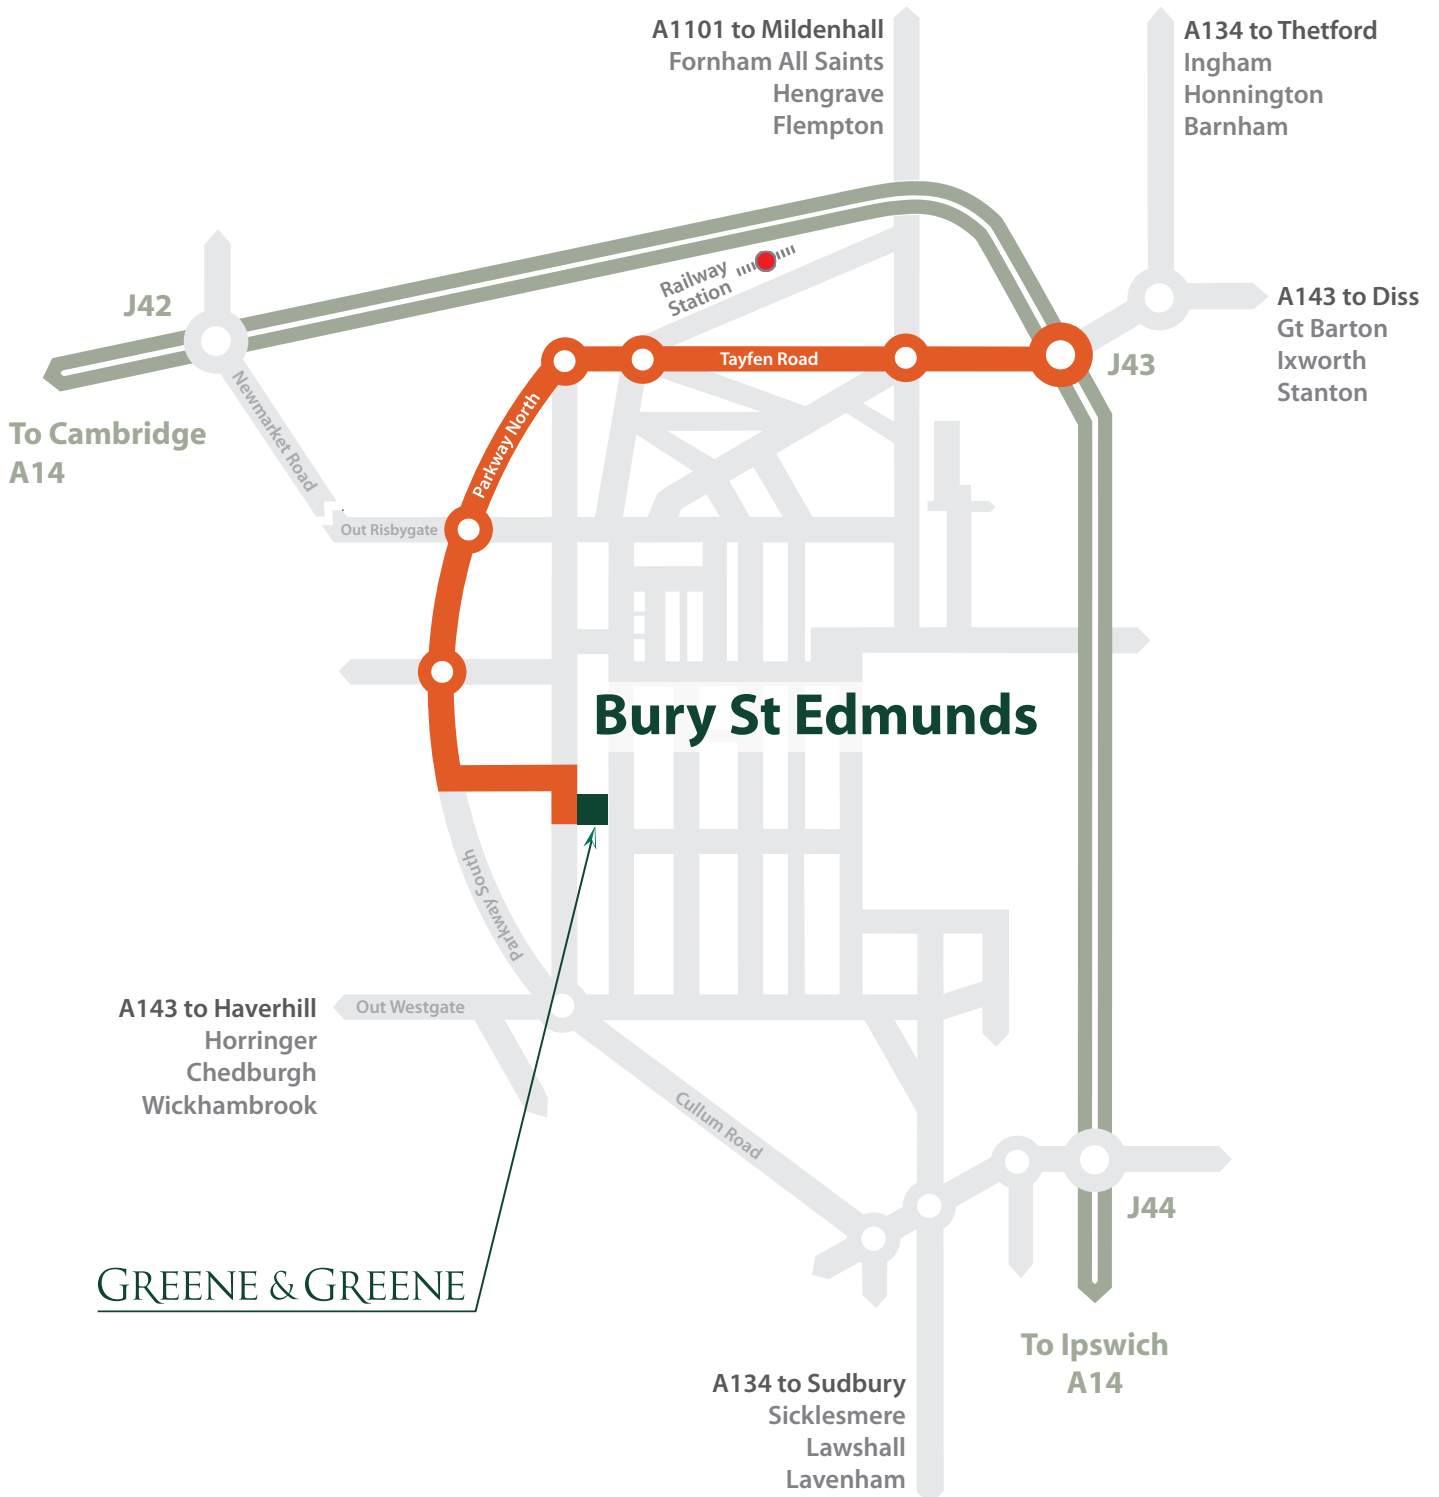

GREENE & GREENE

80 Guildhall Street, Bury St Edmunds, Suffolk, IP33 1QB

T 01284 762211 www.greene-greene.com

Directions to Greene & Greene

Page 1 of 2

GREENE & GREENE

80 Guildhall Street, Bury St Edmunds, Suffolk, IP33 1QB

Please use **IP33 3PH** for navigation systems.

Bury St Edmunds

Orange Route to Greene & Greene car park

Blue Long stay car park

Red Short stay car park

1 County and High Courts

2 Magistrates Courts

3 Employment Tribunal Offices