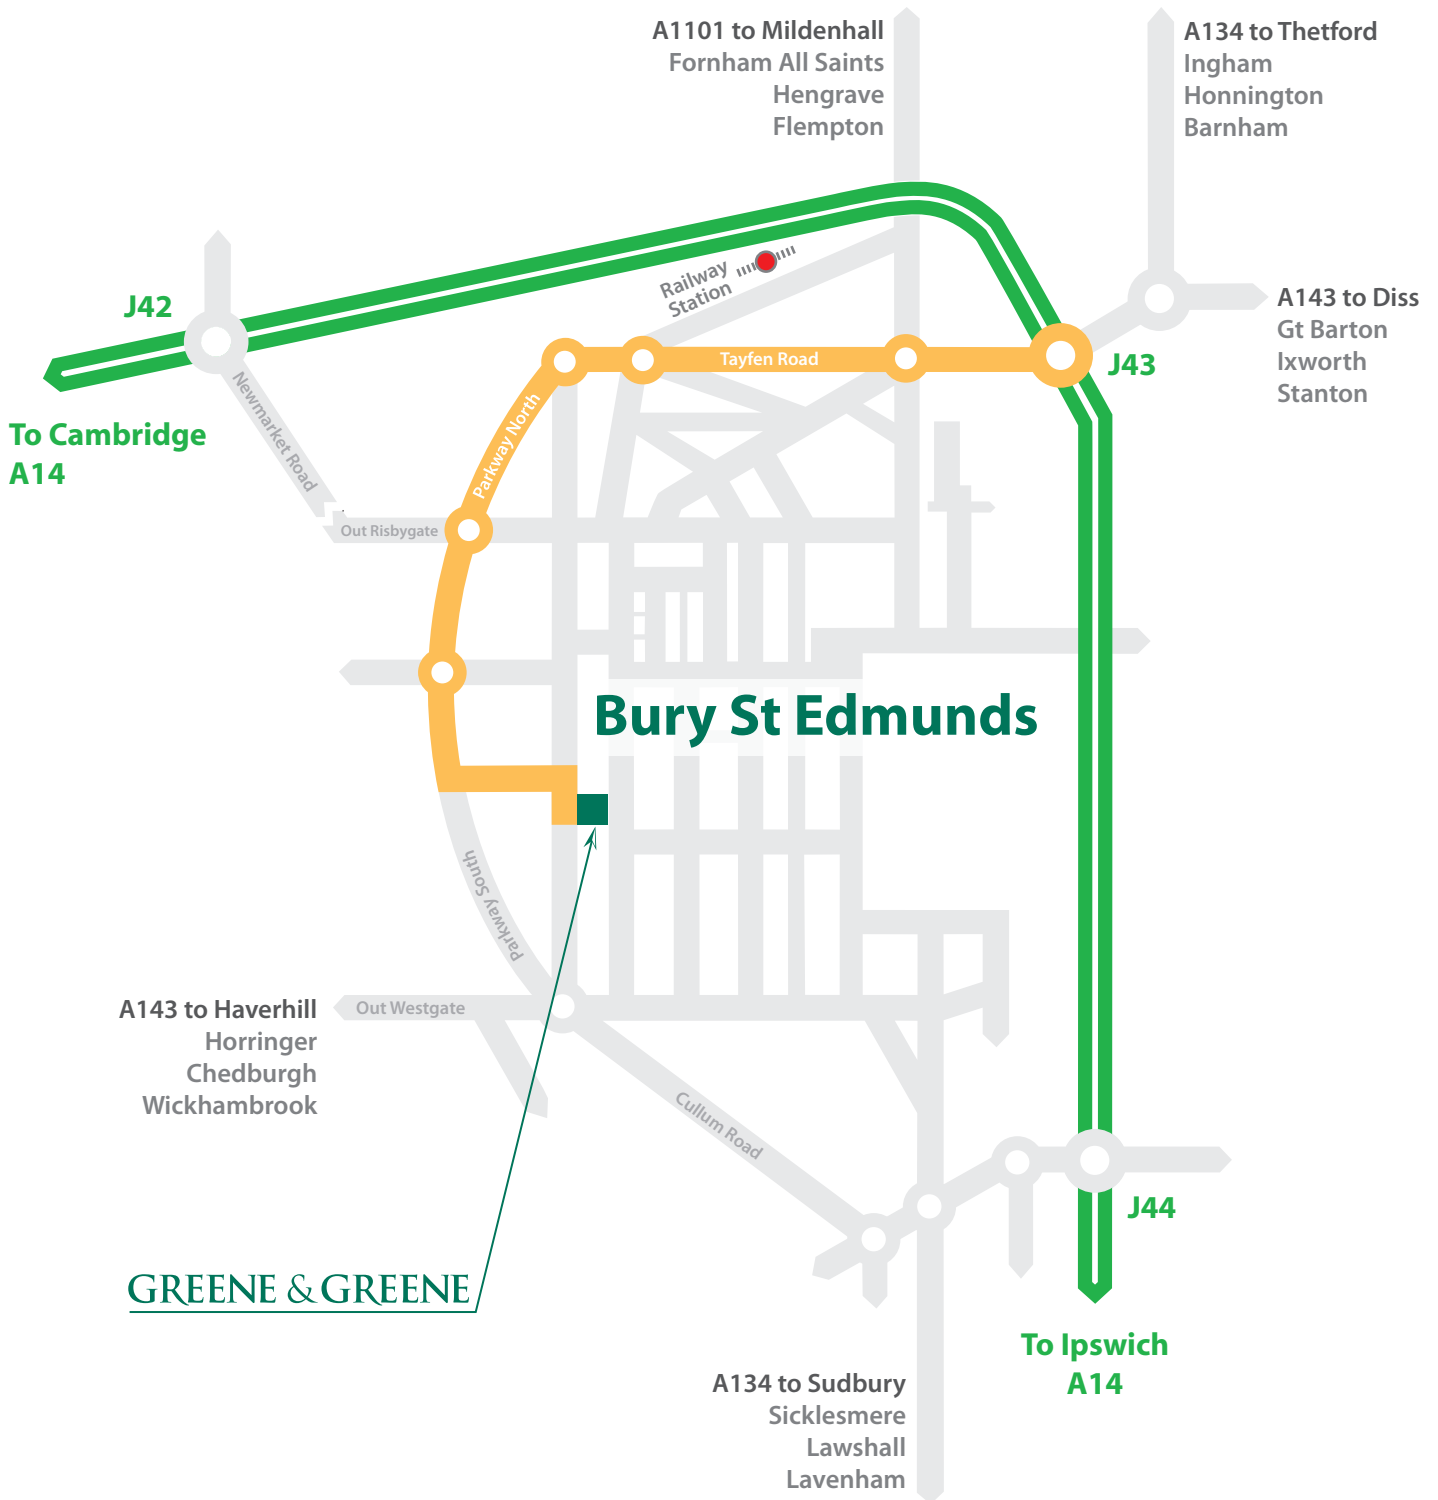

GREENE & GREENE

SOLICITORS

80 Guildhall Street, Bury St Edmunds, Suffolk IP33 1QB

T: 01284 762211

W: greene-greene.com

Directions to Greene & Greene - Page 1 of 2